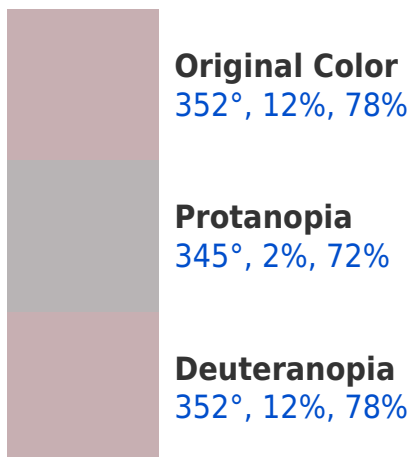

# Black Background

This preview shows how the HSV color 532° , 12%, 78% looks on a black background.

## HSV 532°, 12%, 78% Background

This preview shows how black text looks on a background with the HSV color 532°, 12%, 78%.

This preview shows how white text looks on a background with the HSV color 532°, 12%, 78%.

## Dichromacy

**Tritanopia**  
330°, 13%, 78%

# Trichromacy

**Original Color**  
352°, 12%, 78%

**Protanomaly**  
349°, 6%, 74%

**Deuteranomaly**  
352°, 12%, 78%

**Tritanomaly**  
337°, 13%, 78%