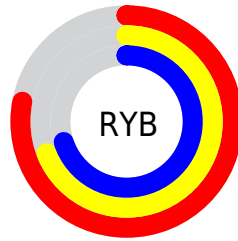

- Red (78%)
- Yellow (69%)
- Blue (70%)