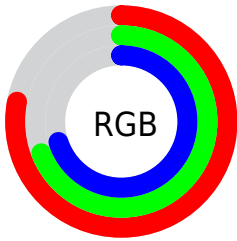

Distribution

- Red (78%)
- Green (69%)
- Blue (70%)