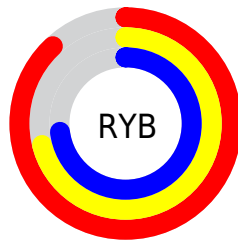

- Red (88%)
- Yellow (71%)
- Blue (73%)