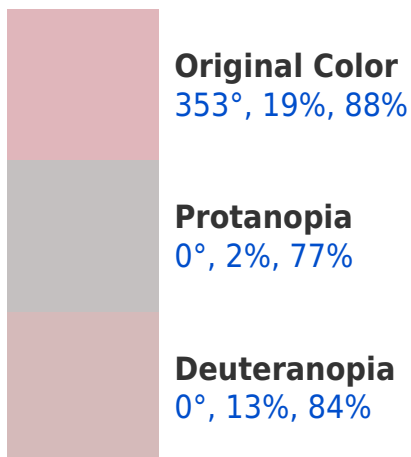

# Black Background

This preview shows how the HSV color 533°, 19%, 88% looks on a black background.

## HSV 533°, 19%, 88% Background

This preview shows how black text looks on a background with the HSV color 533°, 19%, 88%.

This preview shows how white text looks on a background with the HSV color 533°, 19%, 88%.

## Dichromacy

**Tritanopia**  
341°, 20%, 88%

# Trichromacy

**Original Color**  
353°, 19%, 88%

**Protanomaly**  
353°, 9%, 81%

**Deuteranomaly**  
356°, 15%, 85%

**Tritanomaly**  
345°, 20%, 88%