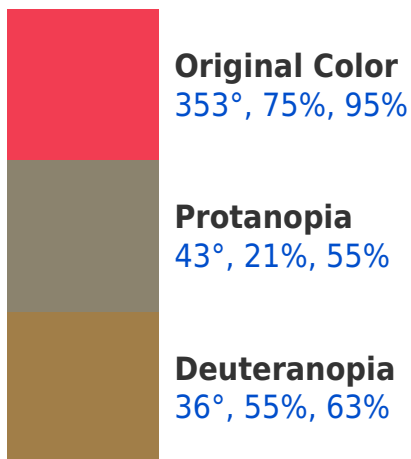

A 20% lighter version of the original color is **356°, 52%, 100%**, and **347°, 100%, 70%** is the 20% darker color. If you saturate the color by 10%, you get **353°, 75%, 95%**, and if you desaturate by 10%, it is **353°, 75%, 95%**.

Large Text (above 18pt) WCAG AAA ✓ Pass

Any Text WCAG AAA × Fail

If you want to check with other color combinations, try the [Color Contrast Checker](#).

HSV 533°, 75%, 95% Background

This preview shows how black text looks on a background with the HSV color 533°, 75%, 95%.

This preview shows how white text looks on a background with the HSV color 533°, 75%, 95%.

Color Blindness Simulation

Color vision deficiency is a very complex topic, and I could not describe the different causes any better than Wikipedia does, so if you want to learn more, you should check out their [article about color blindness](#).

Dichromacy

Tritanopia
359°, 74%, 95%

Trichromacy

Original Color
353°, 75%, 95%

Protanomaly
4°, 44%, 69%

Deuteranomaly
14°, 60%, 75%

Tritanomaly
357°, 74%, 95%

Monochromacy