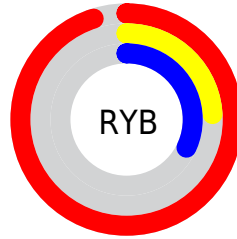

Details

The HSV color **353°, 75%, 95%** is a dark color, and the websafe version is hex **FF3366**. The color can be described as dark washed red. A complement of this color would be **173°, 75%, 95%**, and the grayscale version is **0°, 0%, 46%**.

A 20% lighter version of the original color is **356°, 52%, 100%**, and **347°, 100%, 70%** is the 20% darker color. If you saturate the color by 10%, you get **353°, 75%, 95%**, and if you desaturate by 10%, it is **353°, 75%, 95%**.

Distribution

Red (95%)

Green (24%)

Blue (32%)

Red (95%)

Yellow (24%)

Blue (32%)

Cyan (0%)