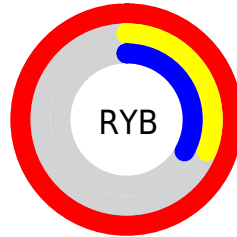

# Details

The HSV color **358°, 69%, 99%** is a dark color, and the websafe version is hex **FF6666**. The color can be described as middle washed red. A complement of this color would be **178°, 69%, 99%**, and the grayscale version is **0°, 0%, 51%**.

A 20% lighter version of the original color is **1°, 47%, 100%**, and **348°, 100%, 74%** is the 20% darker color. If you saturate the color by 10%, you get **358°, 69%, 99%**, and if you desaturate by 10%, it is **358°, 69%, 99%**.

# Distribution

Red (99%)

Green (31%)

Blue (33%)

Red (99%)

Yellow (31%)

Blue (33%)

Cyan (0%)