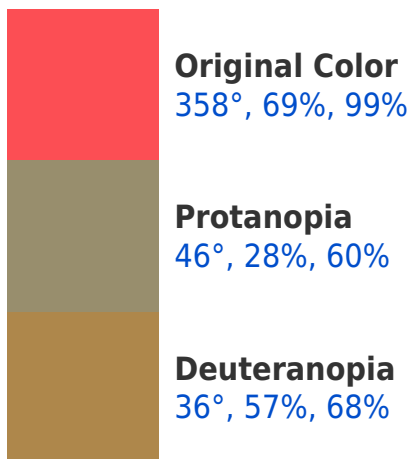

# Black Background

## HSV 538°, 69%, 99% Background

This preview shows how black text looks on a background with the HSV color 538°, 69%, 99%.

This preview shows how white text looks on a background with the HSV color 538°, 69%, 99%.

## Dichromacy

**Tritanopia**  
359°, 69%, 99%

# Trichromacy

**Original Color**  
358°, 69%, 99%

**Protanomaly**  
13°, 47%, 74%

**Deuteranomaly**  
17°, 62%, 80%

**Tritanomaly**  
359°, 69%, 99%