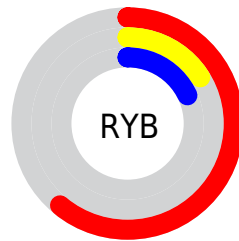

- Red (61%)
- Yellow (16%)
- Blue (18%)