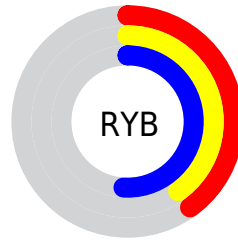

Details

The HunterLab color $37.0307, 3.2458, -11.5050$ is a dark color, and the websafe version is hex 666699 . A complement of this color would be $46.9014, -6.6248, 13.2200$, and the grayscale version is $37.3206, -1.9913, 2.0277$.

A 20% lighter version of the original color is $57.0899, 2.7370, -11.8685$, and $20.0110, 3.4294, -11.2608$ is the 20% darker color. If you saturate the color by 10%, you get $32.6681, 6.1791, -18.7335$, and if you desaturate by 10%, it is $41.5699, 0.5861, -5.0008$.

Distribution

Red (40%)

Green (40%)

Blue (51%)

Red (40%)

Yellow (40%)

Blue (51%)

Cyan (23%)