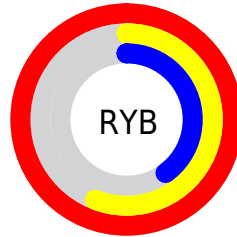

Details

The HunterLab color **62.8866, 38.4053, 27.5713** is a light color, and the websafe version is hex **FF9966**. A complement of this color would be **78.9200, -25.8147, -22.8971**, and the grayscale version is **62.3178, -3.3251, 3.3858**.

A 20% lighter version of the original color is **77.7303, 14.3546, 24.8292**, and **41.9981, 35.6291, 21.5758** is the 20% darker color. If you saturate the color by 10%, you get **58.3543, 46.8288, 29.7371**, and if you desaturate by 10%, it is **68.0075, 30.1380, 24.7789**.

Distribution

Red (100%)

Green (53%)

Blue (40%)

Red (100%)

Yellow (56%)

Blue (40%)

Cyan (0%)