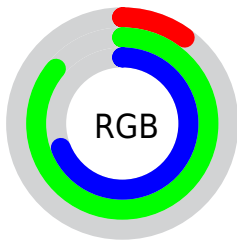

Distribution

- Red (10%)
- Green (86%)
- Blue (69%)