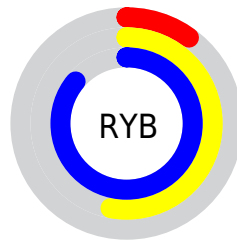

- Red (10%)
- Yellow (53%)
- Blue (86%)