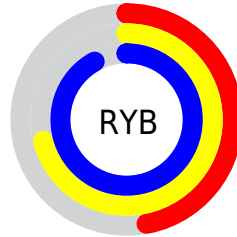

- Red (47%)
- Yellow (71%)
- Blue (92%)