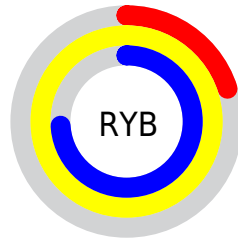

- Red (20%)
- Yellow (100%)
- Blue (74%)