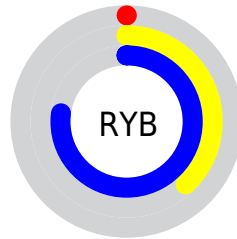

- Red (0%)
- Yellow (38%)
- Blue (77%)