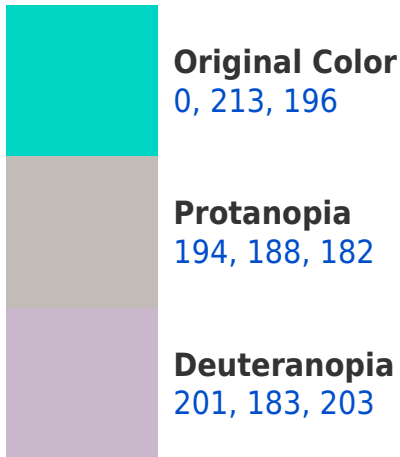

# Black Background

This preview shows how the RGB color 0, 213, 196 looks on a black background.

## RGB 0, 213, 196 Background

This preview shows how black text looks on a background with the RGB color 0, 213, 196.

This preview shows how white text looks on a background with the RGB color 0, 213, 196.

## Dichromacy

**Tritanopia**  
52, 209, 226

# Trichromacy

**Original Color**

0, 213, 196

**Protanomaly**

123, 197, 187

**Deuteranomaly**

128, 194, 200

**Tritanomaly**