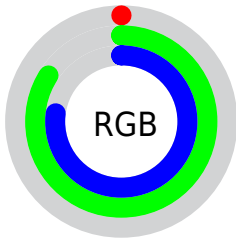

Distribution

- Red (0%)
- Green (84%)
- Blue (77%)