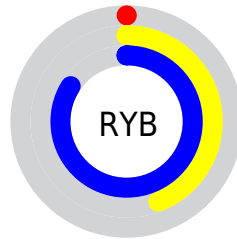

- Red (0%)
- Yellow (44%)
- Blue (84%)