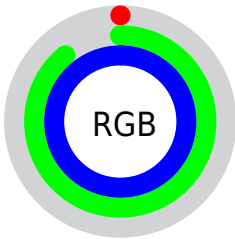

Distribution

- Red (0%)
- Green (89%)
- Blue (99%)