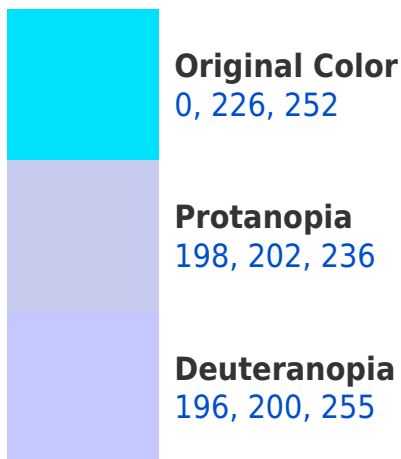

A 20% lighter version of the original color is **117, 255, 255**, and **0, 170, 195** is the 20% darker color. If you saturate the color by 10%, you get **0, 226, 252**, and if you desaturate by 10%, it is **25, 229, 252**.

Any Text WCAG AAA ✓ Pass

If you want to check with other color combinations, try the [Color Contrast Checker](#).

RGB 0, 226, 252 Background

This preview shows how black text looks on a background with the RGB color 0, 226, 252.

This preview shows how white text looks on a background with the RGB color 0, 226, 252.

Color Blindness Simulation

Color vision deficiency is a very complex topic, and I could not describe the different causes any better than Wikipedia does, so if you want to learn more, you should check out their [article about color blindness](#).

Dichromacy

Tritanopia
0, 227, 245

Trichromacy

Original Color

0, 226, 252

Protanomaly

126, 211, 242

Deuteranomaly