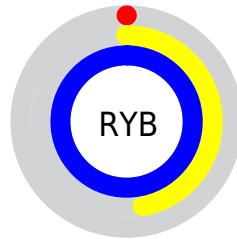

- Red (0%)
- Yellow (47%)
- Blue (99%)