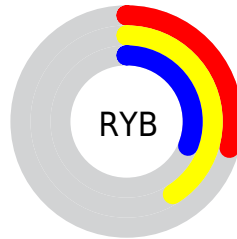

Conversions

Conversions Part 2

Format	Color
RYB	74, 105, 78
Decimal	6646090
CIELab	43.31, -7.23, 16.97
CIElCh	43, 18.442, 113.089
Yxy	13.3643, 0.3483, 0.3994
Android (android.graphics.Color)	4284836170 (0xFF65694A)
YUV	100.2700, -12.9511, 0.6402
Hunter-Lab	36.5572, -7.0692, 11.8954

Details

The RGB color **101, 105, 74** is a dark color, and the websafe version is hex **666633**. A complement of this color would be **78, 74, 105**, and the grayscale version is **100, 100, 100**.

A 20% lighter version of the original color is **152, 156, 123**, and **54, 58, 30** is the 20% darker color. If you saturate the color by 10%, you get **100, 105, 64**, and if you desaturate by 10%, it is **102, 105, 85**.

Distribution

- Red (40%)
- Green (41%)
- Blue (29%)

- Red (29%)
- Yellow (41%)
- Blue (31%)

- Cyan (4%)
- Magenta (0%)
- Yellow (30%)
- Black (59%)

- Cyan (60%)
- Magenta (59%)
- Yellow (71%)

Brightness & Saturation Gradients