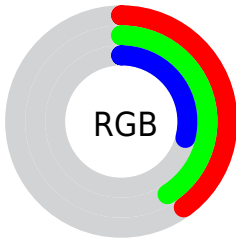

Distribution

- Red (40%)
- Green (41%)
- Blue (29%)