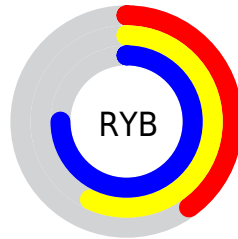

- Red (40%)
- Yellow (57%)
- Blue (75%)