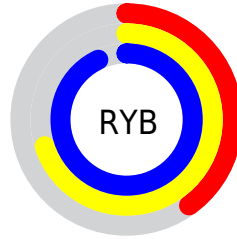

- Red (40%)
- Yellow (70%)
- Blue (93%)