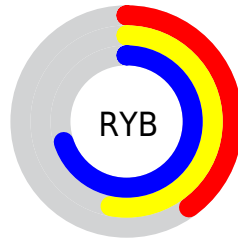

Red (40%)

Yellow (53%)

Blue (70%)