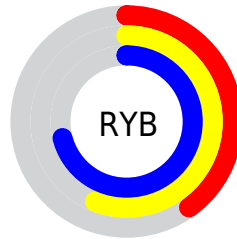

- Red (40%)
- Yellow (56%)
- Blue (71%)