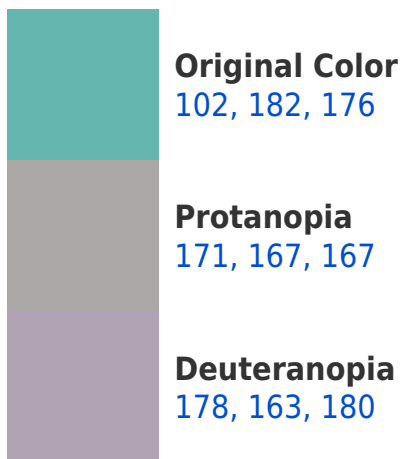

A 20% lighter version of the original color is **157, 238, 232**, and **45, 129, 124** is the 20% darker color. If you saturate the color by 10%, you get **84, 182, 175**, and if you desaturate by 10%, it is **120, 182, 177**.

RGB 102, 182, 176 Background

This preview shows how black text looks on a background with the RGB color 102, 182, 176.

This preview shows how white text looks on a background with the RGB color 102, 182, 176.

Dichromacy

Tritanopia
107, 179, 194

Trichromacy

Original Color

102, 182, 176

Protanomaly

146, 172, 170

Deuteranomaly

150, 170, 179

Tritanomaly

105, 180, 187

Monochromacy

Original Color

102, 182, 176

Achromatopsia

157, 157, 157