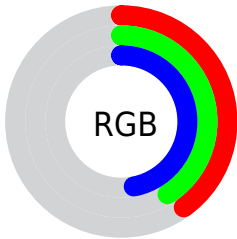

Distribution

Red (40%)

Green (41%)

Blue (47%)