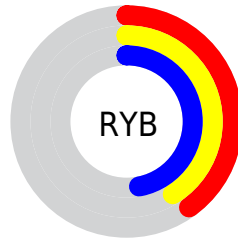

Details

The RGB color **103, 105, 121** is a dark color, and the websafe version is hex **666666**. A complement of this color would be **121, 119, 103**, and the grayscale version is **106, 106, 106**.

A 20% lighter version of the original color is **154, 156, 173**, and **56, 58, 72** is the 20% darker color. If you saturate the color by 10%, you get **91, 94, 121**, and if you desaturate by 10%, it is **115, 116, 121**.

Distribution

Red (40%)

Green (41%)

Blue (47%)

Red (40%)

Yellow (41%)

Blue (47%)

Cyan (15%)