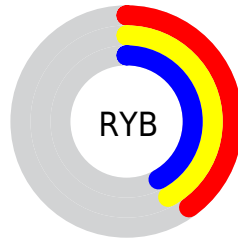

Details

The RGB color **103, 106, 103** is a dark color, and the websafe version is hex **666666**. A complement of this color would be **106, 103, 106**, and the grayscale version is **105, 105, 105**.

A 20% lighter version of the original color is **154, 157, 154**, and **56, 59, 56** is the 20% darker color. If you saturate the color by 10%, you get **92, 106, 92**, and if you desaturate by 10%, it is **114, 106, 114**.

Distribution

Red (40%)

Green (42%)

Blue (40%)

Red (40%)

Yellow (42%)

Blue (42%)

Cyan (3%)