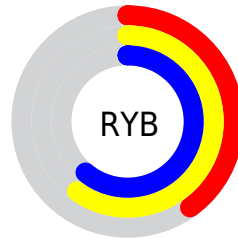

Details

The RGB color **103, 155, 106** is a dark color, and the websafe version is hex **669966**. A complement of this color would be **155, 103, 152**, and the grayscale version is **134, 134, 134**.

A 20% lighter version of the original color is **156, 210, 158**, and **53, 103, 58** is the 20% darker color. If you saturate the color by 10%, you get **88, 155, 91**, and if you desaturate by 10%, it is **119, 155, 121**.

Distribution

Red (40%)

Green (61%)

Blue (42%)

Red (40%)

Yellow (60%)

Blue (61%)

Cyan (34%)