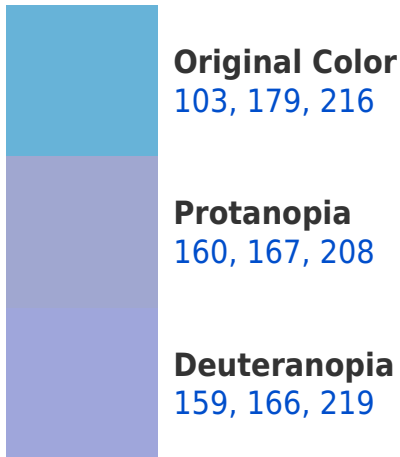

A 20% lighter version of the original color is **161, 235, 255**, and **40, 126, 161** is the 20% darker color. If you saturate the color by 10%, you get **81, 172, 216**, and if you desaturate by 10%, it is **125, 186, 216**.

216, 195, 103

107, 96, 104

171, 0, 115

43, 0, 29

Previews

White Background

This preview shows how the RGB color 103, 179, 216 looks on a white background.

Color Contrast Check

RGB 103, 179, 216 Background

This preview shows how black text looks on a background with the RGB color 103, 179, 216.

This preview shows how white text looks on a background with the RGB color 103, 179, 216.

Dichromacy

Tritanopia
96, 182, 197

Trichromacy

Original Color
103, 179, 216

Protanomaly
139, 171, 211

Deuteranomaly
139, 171, 218

Tritanomaly
99, 181, 204

Monochromacy