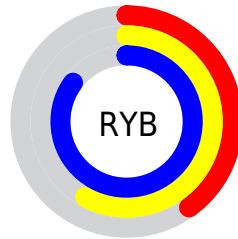

- Red (40%)
- Yellow (58%)
- Blue (85%)