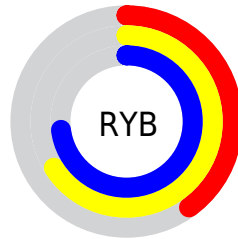

- Red (40%)
- Yellow (66%)
- Blue (73%)