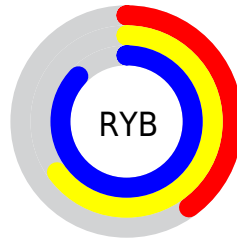

- Red (40%)
- Yellow (65%)
- Blue (87%)