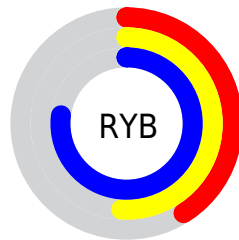

Details

The RGB color **104, 141, 197** is a dark color, and the websafe version is hex **6699CC**. A complement of this color would be **197, 160, 104**, and the grayscale version is **136, 136, 136**.

A 20% lighter version of the original color is **159, 194, 254**, and **48, 91, 143** is the 20% darker color. If you saturate the color by 10%, you get **84, 129, 197**, and if you desaturate by 10%, it is **124, 153, 197**.

Distribution

Red (41%)

Green (55%)

Blue (77%)

Red (41%)

Yellow (51%)

Blue (77%)

Cyan (47%)