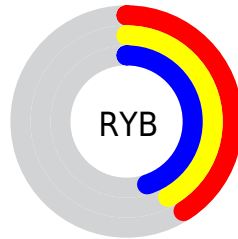

Details

The RGB color **105, 108, 114** is a dark color, and the websafe version is hex **666666**. A complement of this color would be **114, 111, 105**, and the grayscale version is **108, 108, 108**.

A 20% lighter version of the original color is **156, 159, 166**, and **58, 61, 66** is the 20% darker color. If you saturate the color by 10%, you get **94, 100, 114**, and if you desaturate by 10%, it is **116, 116, 114**.

Distribution

Red (41%)

Green (42%)

Blue (45%)

Red (41%)

Yellow (42%)

Blue (45%)

Cyan (8%)