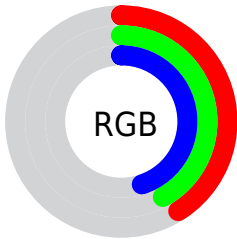

Distribution

Red (41%)

Green (42%)

Blue (45%)