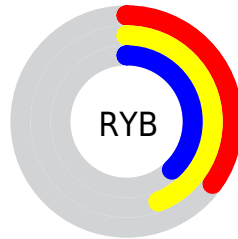

- Red (35%)
- Yellow (44%)
- Blue (38%)