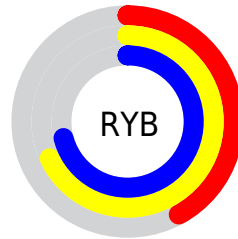

Details

The RGB color **106, 182, 115** is a dark color, and the websafe version is hex **66CC99**. A complement of this color would be **182, 106, 173**, and the grayscale version is **152, 152, 152**.

A 20% lighter version of the original color is **161, 238, 168**, and **52, 128, 66** is the 20% darker color. If you saturate the color by 10%, you get **88, 182, 99**, and if you desaturate by 10%, it is **124, 182, 131**.

Distribution

Red (42%)

Green (71%)

Blue (45%)

Red (42%)

Yellow (68%)

Blue (71%)

Cyan (42%)