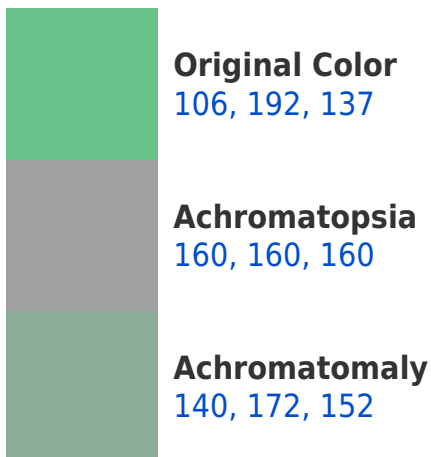

## RGB 106, 192, 137 Background

This preview shows how black text looks on a background with the RGB color 106, 192, 137.

This preview shows how white text looks on a background with the RGB color 106, 192, 137.

## Dichromacy

**Tritanopia**  
121, 184, 199

# Trichromacy

# Monochromacy