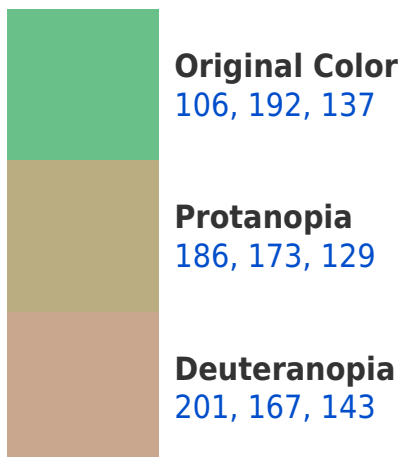

## White Background

This preview shows how the RGB color 106, 192, 137 looks on a white background.

# Black Background

This preview shows how the RGB color 106, 192, 137 looks on a black background.

## RGB 106, 192, 137 Background

This preview shows how black text looks on a background with the RGB color 106, 192, 137.

This preview shows how white text looks on a background with the RGB color 106, 192, 137.

## Dichromacy

**Tritanopia**  
121, 184, 199