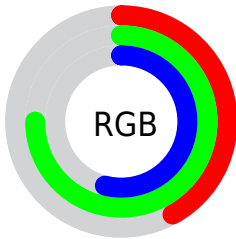

Distribution

Red (42%)

Green (75%)

Blue (54%)