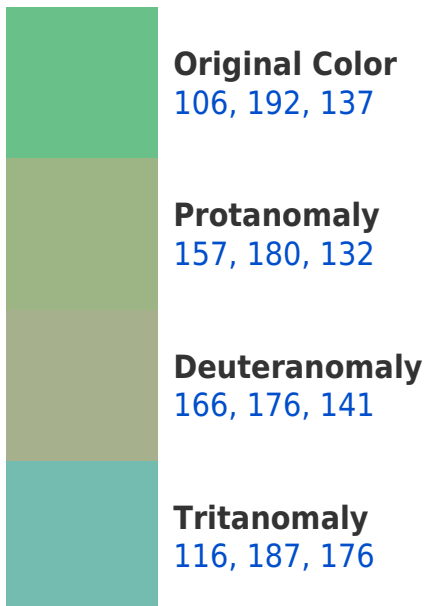

## RGB 106, 192, 137 Background

This preview shows how black text looks on a background with the RGB color 106, 192, 137.

This preview shows how white text looks on a background with the RGB color 106, 192, 137.

# Color Blindness Simulation

Color vision deficiency is a very complex topic, and I could not describe the different causes any better than Wikipedia does, so if you want to learn more, you should check out their [article about color blindness](#).

## Dichromacy

**Tritanopia**  
121, 184, 199

# Trichromacy