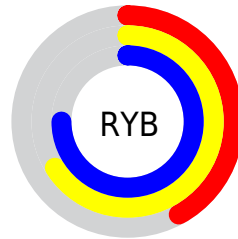

# Details

The RGB color **106, 192, 137** is a dark color, and the websafe version is hex **66CC99**. A complement of this color would be **192, 106, 161**, and the grayscale version is **160, 160, 160**.

A 20% lighter version of the original color is **161, 249, 191**, and **50, 138, 87** is the 20% darker color. If you saturate the color by 10%, you get **87, 192, 125**, and if you desaturate by 10%, it is **125, 192, 149**.

# Distribution

Red (42%)

Green (75%)

Blue (54%)

Red (42%)

Yellow (66%)

Blue (75%)

Cyan (45%)