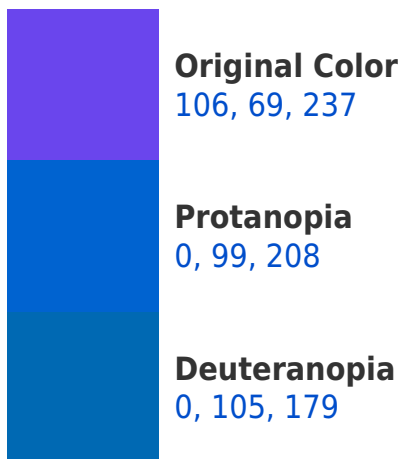

A 20% lighter version of the original color is **168, 120, 255**, and **28, 16, 180** is the 20% darker color. If you saturate the color by 10%, you get **88, 45, 237**, and if you desaturate by 10%, it is **124, 93, 237**.

117, 237, 69

117, 106, 115

181, 0, 141

54, 0, 42

Previews

White Background

This preview shows how the RGB color 106, 69, 237 looks on a white background.

Color Contrast Check

RGB 106, 69, 237 Background

This preview shows how black text looks on a background with the RGB color 106, 69, 237.

This preview shows how white text looks on a background with the RGB color 106, 69, 237.

Dichromacy

Tritanopia
63, 109, 118

Trichromacy

Original Color

106, 69, 237

Protanomaly

39, 88, 219

Deuteranomaly