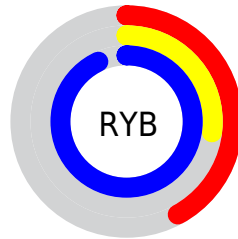

A 20% lighter version of the original color is **168, 120, 255**, and **28, 16, 180** is the 20% darker color. If you saturate the color by 10%, you get **88, 45, 237**, and if you desaturate by 10%, it is **124, 93, 237**.

Distribution

Red (42%)

Green (27%)

Blue (93%)

Red (42%)

Yellow (27%)

Blue (93%)

Cyan (55%)