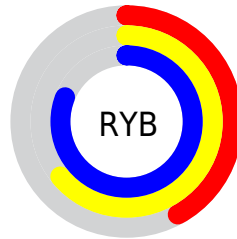

- Red (42%)
- Yellow (64%)
- Blue (81%)