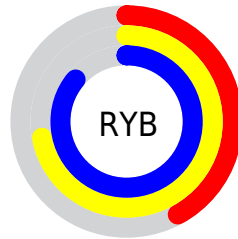

- Red (42%)
- Yellow (72%)
- Blue (86%)