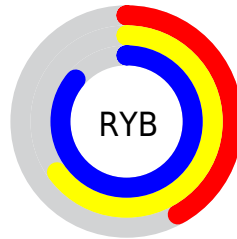

- Red (42%)
- Yellow (65%)
- Blue (86%)