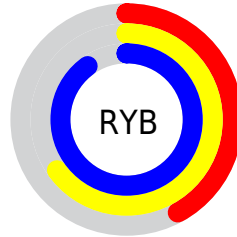

- Red (42%)
- Yellow (65%)
- Blue (90%)