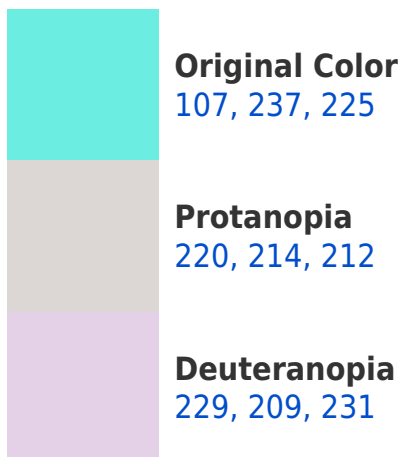

A 20% lighter version of the original color is **168, 255, 255**, and **33, 181, 170** is the 20% darker color. If you saturate the color by 10%, you get **83, 237, 223**, and if you desaturate by 10%, it is **131, 237, 227**.

RGB 107, 237, 225 Background

This preview shows how black text looks on a background with the RGB color 107, 237, 225.

This preview shows how white text looks on a background with the RGB color 107, 237, 225.

Dichromacy

Tritanopia
117, 233, 252

Trichromacy

Original Color

107, 237, 225

Protanomaly

179, 222, 217

Deuteranomaly

185, 219, 229

Tritanomaly

113, 234, 242

Monochromacy

Original Color

107, 237, 225

Achromatopsia

197, 197, 197