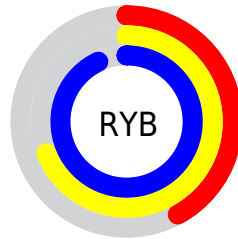

- Red (42%)
- Yellow (69%)
- Blue (93%)