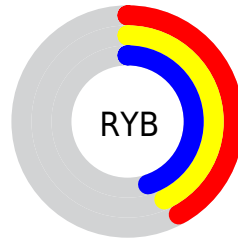

Details

The RGB color **108, 111, 116** is a dark color, and the websafe version is hex **666666**. A complement of this color would be **116, 113, 108**, and the grayscale version is **111, 111, 111**.

A 20% lighter version of the original color is **159, 163, 168**, and **61, 63, 68** is the 20% darker color. If you saturate the color by 10%, you get **96, 104, 116**, and if you desaturate by 10%, it is **120, 118, 116**.

Distribution

Red (42%)

Green (44%)

Blue (45%)

Red (42%)

Yellow (43%)

Blue (45%)

Cyan (7%)