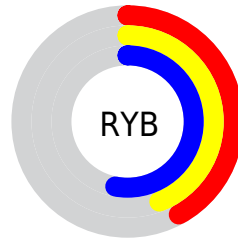

Details

The RGB color **108, 113, 135** is a dark color, and the websafe version is hex **666666**. A complement of this color would be **135, 130, 108**, and the grayscale version is **114, 114, 114**.

A 20% lighter version of the original color is **160, 165, 188**, and **60, 65, 85** is the 20% darker color. If you saturate the color by 10%, you get **94, 102, 135**, and if you desaturate by 10%, it is **122, 124, 135**.

Distribution

Red (42%)

Green (44%)

Blue (53%)

Red (42%)

Yellow (44%)

Blue (53%)

Cyan (20%)