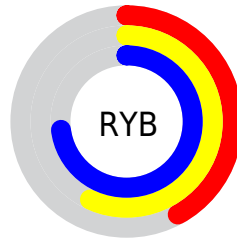

- Red (42%)
- Yellow (57%)
- Blue (73%)