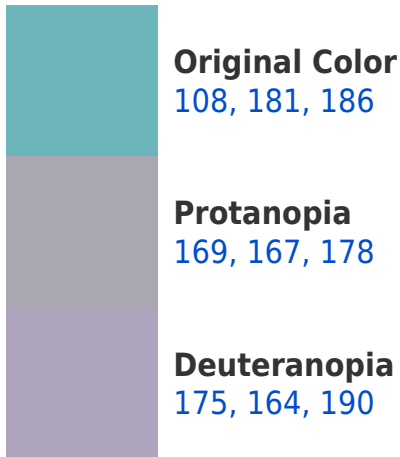

A 20% lighter version of the original color is **163, 237, 242**, and **52, 128, 133** is the 20% darker color. If you saturate the color by 10%, you get **89, 180, 186**, and if you desaturate by 10%, it is **127, 182, 186**.

186, 151, 108

92, 83, 91

156, 0, 146

28, 0, 26

Previews

White Background

This preview shows how the RGB color 108, 181, 186 looks on a white background.

Color Contrast Check

RGB 108, 181, 186 Background

This preview shows how black text looks on a background with the RGB color 108, 181, 186.

This preview shows how white text looks on a background with the RGB color 108, 181, 186.

Dichromacy

Tritanopia
110, 180, 194

Trichromacy

Original Color
108, 181, 186

Protanomaly
147, 172, 181

Deuteranomaly
151, 170, 189

Tritanomaly
109, 180, 191

Monochromacy