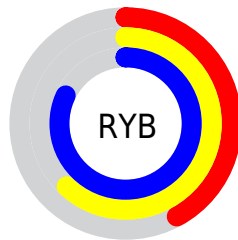

- Red (42%)
- Yellow (62%)
- Blue (82%)