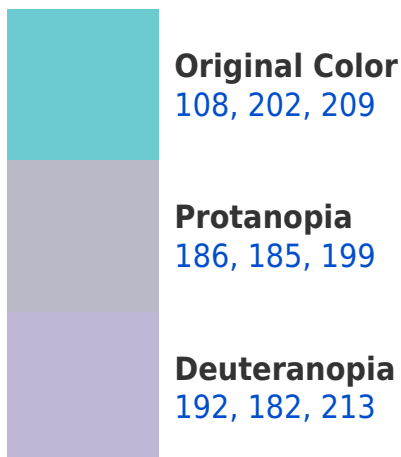

A 20% lighter version of the original color is **166, 255, 255**, and **46, 148, 155** is the 20% darker color. If you saturate the color by 10%, you get **87, 201, 209**, and if you desaturate by 10%, it is **129, 203, 209**.

Large Text (above 18pt) WCAG AAA ✓ Pass

Any Text WCAG AAA ✓ Pass

If you want to check with other color combinations, try the [Color Contrast Checker](#).

RGB 108, 202, 209 Background

This preview shows how black text looks on a background with the RGB color 108, 202, 209.

This preview shows how white text looks on a background with the RGB color 108, 202, 209.

Color Blindness Simulation

Color vision deficiency is a very complex topic, and I could not describe the different causes any better than Wikipedia does, so if you want to learn more, you should check out their [article about color blindness](#).

Dichromacy

Tritanopia
111, 201, 217

Trichromacy

Original Color

108, 202, 209

Protanomaly

158, 191, 203

Deuteranomaly