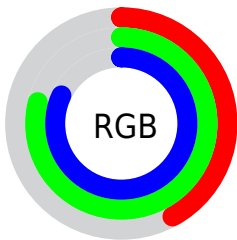

Distribution

- Red (42%)
- Green (79%)
- Blue (82%)