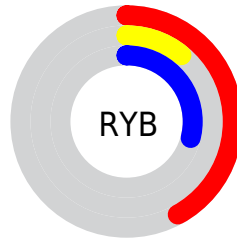

Converting Colors

RGB(108, 29, 74)

Have a look what the booklet for
RGB(108, 29, 74) contains.

RGB(108, 29, 74)	3
<i>Conversions</i>	4
<i>Details</i>	6
<i>Harmonies</i>	11
<i>Previews</i>	23
<i>Color Blindness Simulation</i>	26
<i>CSS Examples</i>	29

Conversions

Conversions Part 2

Format	Color
RYB	108, 29, 74
Decimal	7085386
CIELab	25.45, 39.19, -8.45
CIElCh	25, 40.087, 347.832
Yxy	4.5613, 0.4059, 0.2355
Android (android.graphics.Color)	4285275466 (0xFF6C1D4A)
YUV	57.7510, 8.0108, 44.0684
Hunter-Lab	21.3572, 28.3155, -4.3294

Details

The RGB color **108, 29, 74** is a dark color, and the websafe version is hex **660033**. A complement of this color would be **29, 108, 63**, and the grayscale version is **58, 58, 58**.

A 20% lighter version of the original color is **162, 80, 123**, and **57, 0, 30** is the 20% darker color. If you saturate the color by 10%, you get **108, 18, 69**, and if you desaturate by 10%, it is **108, 40, 79**.

Distribution

- Red (42%)
- Green (11%)
- Blue (29%)

- Red (42%)
- Yellow (11%)
- Blue (29%)

- Cyan (0%)
- Magenta (73%)
- Yellow (31%)
- Black (58%)

- Cyan (58%)
- Magenta (89%)
- Yellow (71%)

Brightness & Saturation Gradients