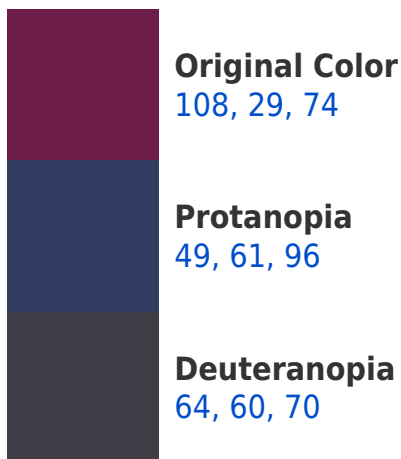

The Inverse Universe completely reimagines the original color for something new.

108, 29, 74

140, 17, 87

29, 108, 101

54, 48, 51

117, 0, 67

245, 0, 139

Previews

RGB 108, 29, 74 Background

This preview shows how black text looks on a background with the RGB color 108, 29, 74.

This preview shows how white text looks on a background with the RGB color 108, 29, 74.

Dichromacy

Tritanopia
106, 38, 41

Trichromacy

Original Color

108, 29, 74

Protanomaly

70, 49, 88

Deuteranomaly

80, 49, 71

Tritanomaly

107, 35, 53

Monochromacy

Original Color

108, 29, 74

Achromatopsia

58, 58, 58