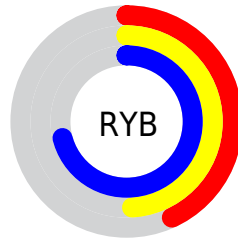

Details

The RGB color **109, 129, 181** is a dark color, and the websafe version is hex **666699**. A complement of this color would be **181, 161, 109**, and the grayscale version is **129, 129, 129**.

A 20% lighter version of the original color is **163, 182, 237**, and **57, 80, 128** is the 20% darker color. If you saturate the color by 10%, you get **91, 116, 181**, and if you desaturate by 10%, it is **127, 142, 181**.

Distribution

Red (43%)

Green (51%)

Blue (71%)

Red (43%)

Yellow (49%)

Blue (71%)

Cyan (40%)