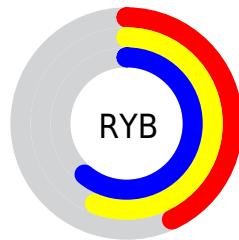

Details

The RGB color **110, 155, 126** is a dark color, and the websafe version is hex **669966**. A complement of this color would be **155, 110, 139**, and the grayscale version is **138, 138, 138**.

A 20% lighter version of the original color is **163, 210, 179**, and **61, 104, 77** is the 20% darker color. If you saturate the color by 10%, you get **95, 155, 116**, and if you desaturate by 10%, it is **126, 155, 136**.

Distribution

Red (43%)

Green (61%)

Blue (49%)

Red (43%)

Yellow (56%)

Blue (61%)

Cyan (29%)