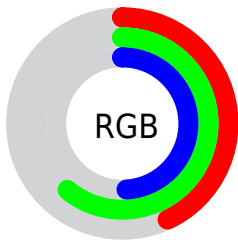

Distribution

Red (43%)

Green (61%)

Blue (49%)