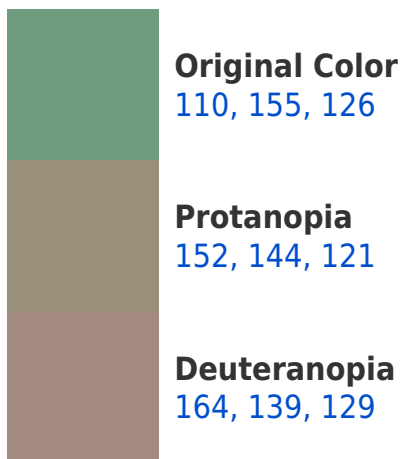

Split-complementary colors differ from the complementary color scheme. The scheme consists of three colors, the original color and two neighbors of the complement color.

186, 129, 143

110, 155, 126

152, 138, 180

RGB 110, 155, 126 Background

This preview shows how black text looks on a background with the RGB color 110, 155, 126.

This preview shows how white text looks on a background with the RGB color 110, 155, 126.

Dichromacy

Tritanopia
117, 150, 162

Trichromacy

Original Color

110, 155, 126

Protanomaly

137, 148, 123

Deuteranomaly

144, 145, 128

Tritanomaly

114, 152, 149

Monochromacy

Original Color

110, 155, 126

Achromatopsia

138, 138, 138