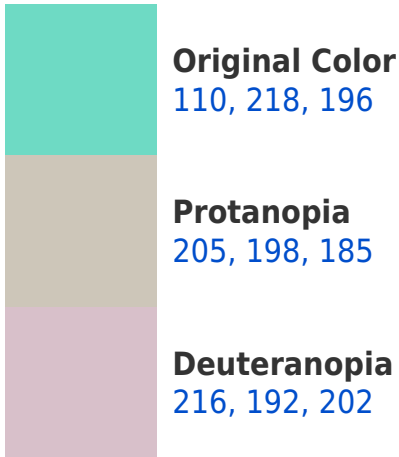

218, 141, 110

110, 99, 101

173, 0, 35

46, 0, 9

Previews

White Background

This preview shows how the RGB color 110, 218, 196 looks on a white background.

Color Contrast Check

RGB 110, 218, 196 Background

This preview shows how black text looks on a background with the RGB color 110, 218, 196.

This preview shows how white text looks on a background with the RGB color 110, 218, 196.

Dichromacy

Tritanopia
121, 213, 230

Trichromacy

Original Color

110, 218, 196

Protanomaly

170, 205, 189

Deuteranomaly

177, 201, 200

Tritanomaly

117, 215, 218

Monochromacy

Original Color

110, 218, 196

Achromatopsia

183, 183, 183