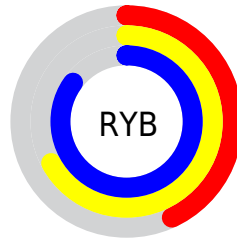

- Red (43%)
- Yellow (67%)
- Blue (85%)