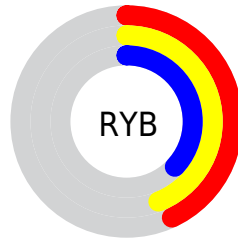

Conversions

Conversions Part 2

Format	Color
RYB	109, 111, 94
Decimal	7300958
CIELab	44.07, 1.47, 6.21
CIElCh	44, 6.379, 76.688
Yxy	13.8882, 0.3367, 0.3483
Android (android.graphics.Color)	4285491038 (0xFF6F675E)
YUV	104.3660, -5.1104, 5.8180
Hunter-Lab	37.2668, -0.9085, 6.1000

Details

The RGB color **111, 103, 94** is a dark color, and the websafe version is hex **666666**. A complement of this color would be **94, 102, 111**, and the grayscale version is **104, 104, 104**.

A 20% lighter version of the original color is **163, 154, 144**, and **63, 56, 48** is the 20% darker color. If you saturate the color by 10%, you get **111, 98, 83**, and if you desaturate by 10%, it is **111, 108, 105**.

Distribution

- Red (44%)
- Green (40%)
- Blue (37%)

- Red (43%)
- Yellow (44%)
- Blue (37%)

- Cyan (0%)
- Magenta (7%)
- Yellow (15%)
- Black (56%)

- Cyan (56%)
- Magenta (60%)
- Yellow (63%)

Brightness & Saturation Gradients