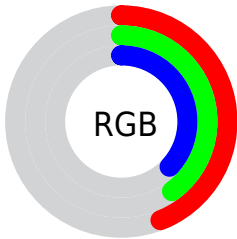

Distribution

- Red (44%)
- Green (40%)
- Blue (37%)