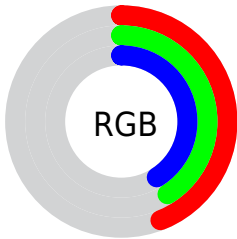

Distribution

Red (44%)

Green (41%)

Blue (41%)