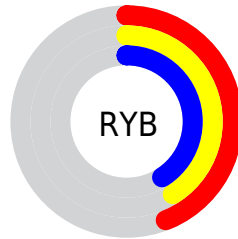

Details

The RGB color **111, 105, 105** is a dark color, and the websafe version is hex **666666**. A complement of this color would be **105, 111, 111**, and the grayscale version is **107, 107, 107**.

A 20% lighter version of the original color is **163, 156, 156**, and **63, 58, 58** is the 20% darker color. If you saturate the color by 10%, you get **111, 94, 94**, and if you desaturate by 10%, it is **111, 116, 116**.

Distribution

Red (44%)

Green (41%)

Blue (41%)

Red (44%)

Yellow (41%)

Blue (41%)

Cyan (0%)