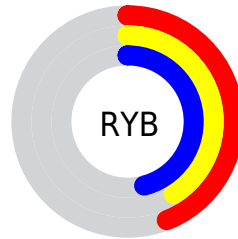

Details

The RGB color **111, 105, 117** is a dark color, and the websafe version is hex **666666**. A complement of this color would be **111, 117, 105**, and the grayscale version is **108, 108, 108**.

A 20% lighter version of the original color is **163, 156, 169**, and **63, 58, 69** is the 20% darker color. If you saturate the color by 10%, you get **105, 93, 117**, and if you desaturate by 10%, it is **117, 117, 117**.

Distribution

Red (44%)

Green (41%)

Blue (46%)

Red (44%)

Yellow (41%)

Blue (46%)

Cyan (5%)