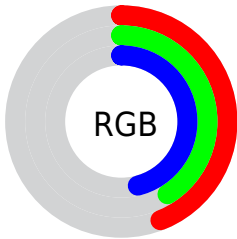

Distribution

Red (44%)

Green (41%)

Blue (46%)