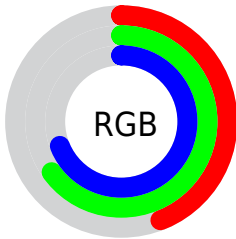

Distribution

Red (44%)

Green (65%)

Blue (69%)