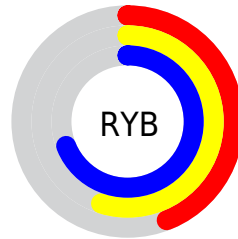

Details

The RGB color **111, 165, 175** is a dark color, and the websafe version is hex **669999**. A complement of this color would be **175, 121, 111**, and the grayscale version is **150, 150, 150**.

A 20% lighter version of the original color is **165, 220, 231**, and **59, 113, 123** is the 20% darker color. If you saturate the color by 10%, you get **94, 162, 175**, and if you desaturate by 10%, it is **129, 168, 175**.

Distribution

Red (44%)

Green (65%)

Blue (69%)

Red (44%)

Yellow (55%)

Blue (69%)

Cyan (37%)