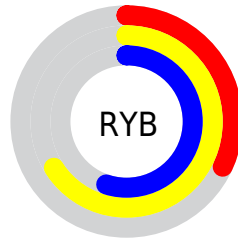

- Red (32%)
- Yellow (66%)
- Blue (55%)