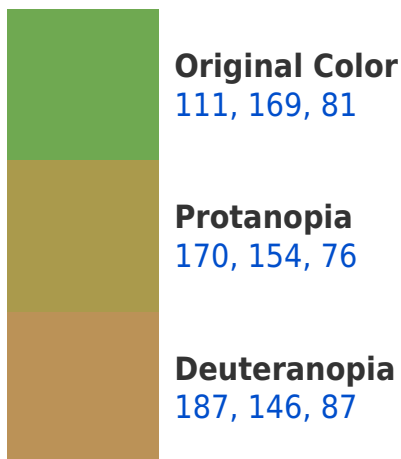

# Black Background

This preview shows how the RGB color 111, 169, 81 looks on a black background.

## RGB 111, 169, 81 Background

This preview shows how black text looks on a background with the RGB color 111, 169, 81.

This preview shows how white text looks on a background with the RGB color 111, 169, 81.

## Dichromacy

**Tritanopia**  
126, 159, 172

# Trichromacy

**Original Color**

111, 169, 81

**Protanomaly**

149, 159, 78

**Deuteranomaly**

159, 154, 85

**Tritanomaly**