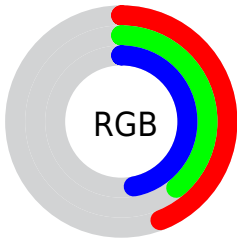

Distribution

- Red (44%)
- Green (39%)
- Blue (47%)