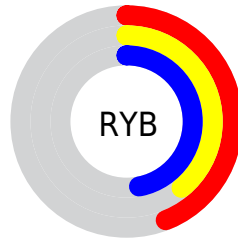

- Red (44%)
- Yellow (39%)
- Blue (47%)