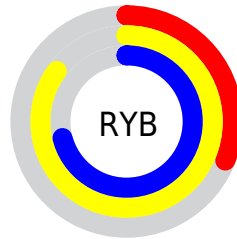

- Red (31%)
- Yellow (85%)
- Blue (71%)