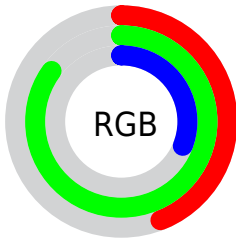

Distribution

- Red (44%)
- Green (85%)
- Blue (31%)