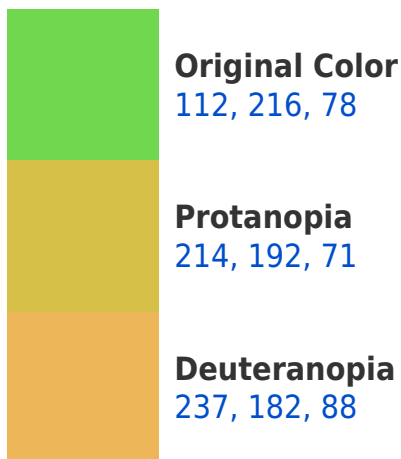

# Black Background

This preview shows how the RGB color 112, 216, 78 looks on a black background.

## RGB 112, 216, 78 Background

This preview shows how black text looks on a background with the RGB color 112, 216, 78.

This preview shows how white text looks on a background with the RGB color 112, 216, 78.

## Dichromacy

**Tritanopia**  
138, 202, 218

# Trichromacy

**Original Color**

112, 216, 78

**Protanomaly**

177, 201, 74

**Deuteranomaly**

192, 194, 84

**Tritanomaly**